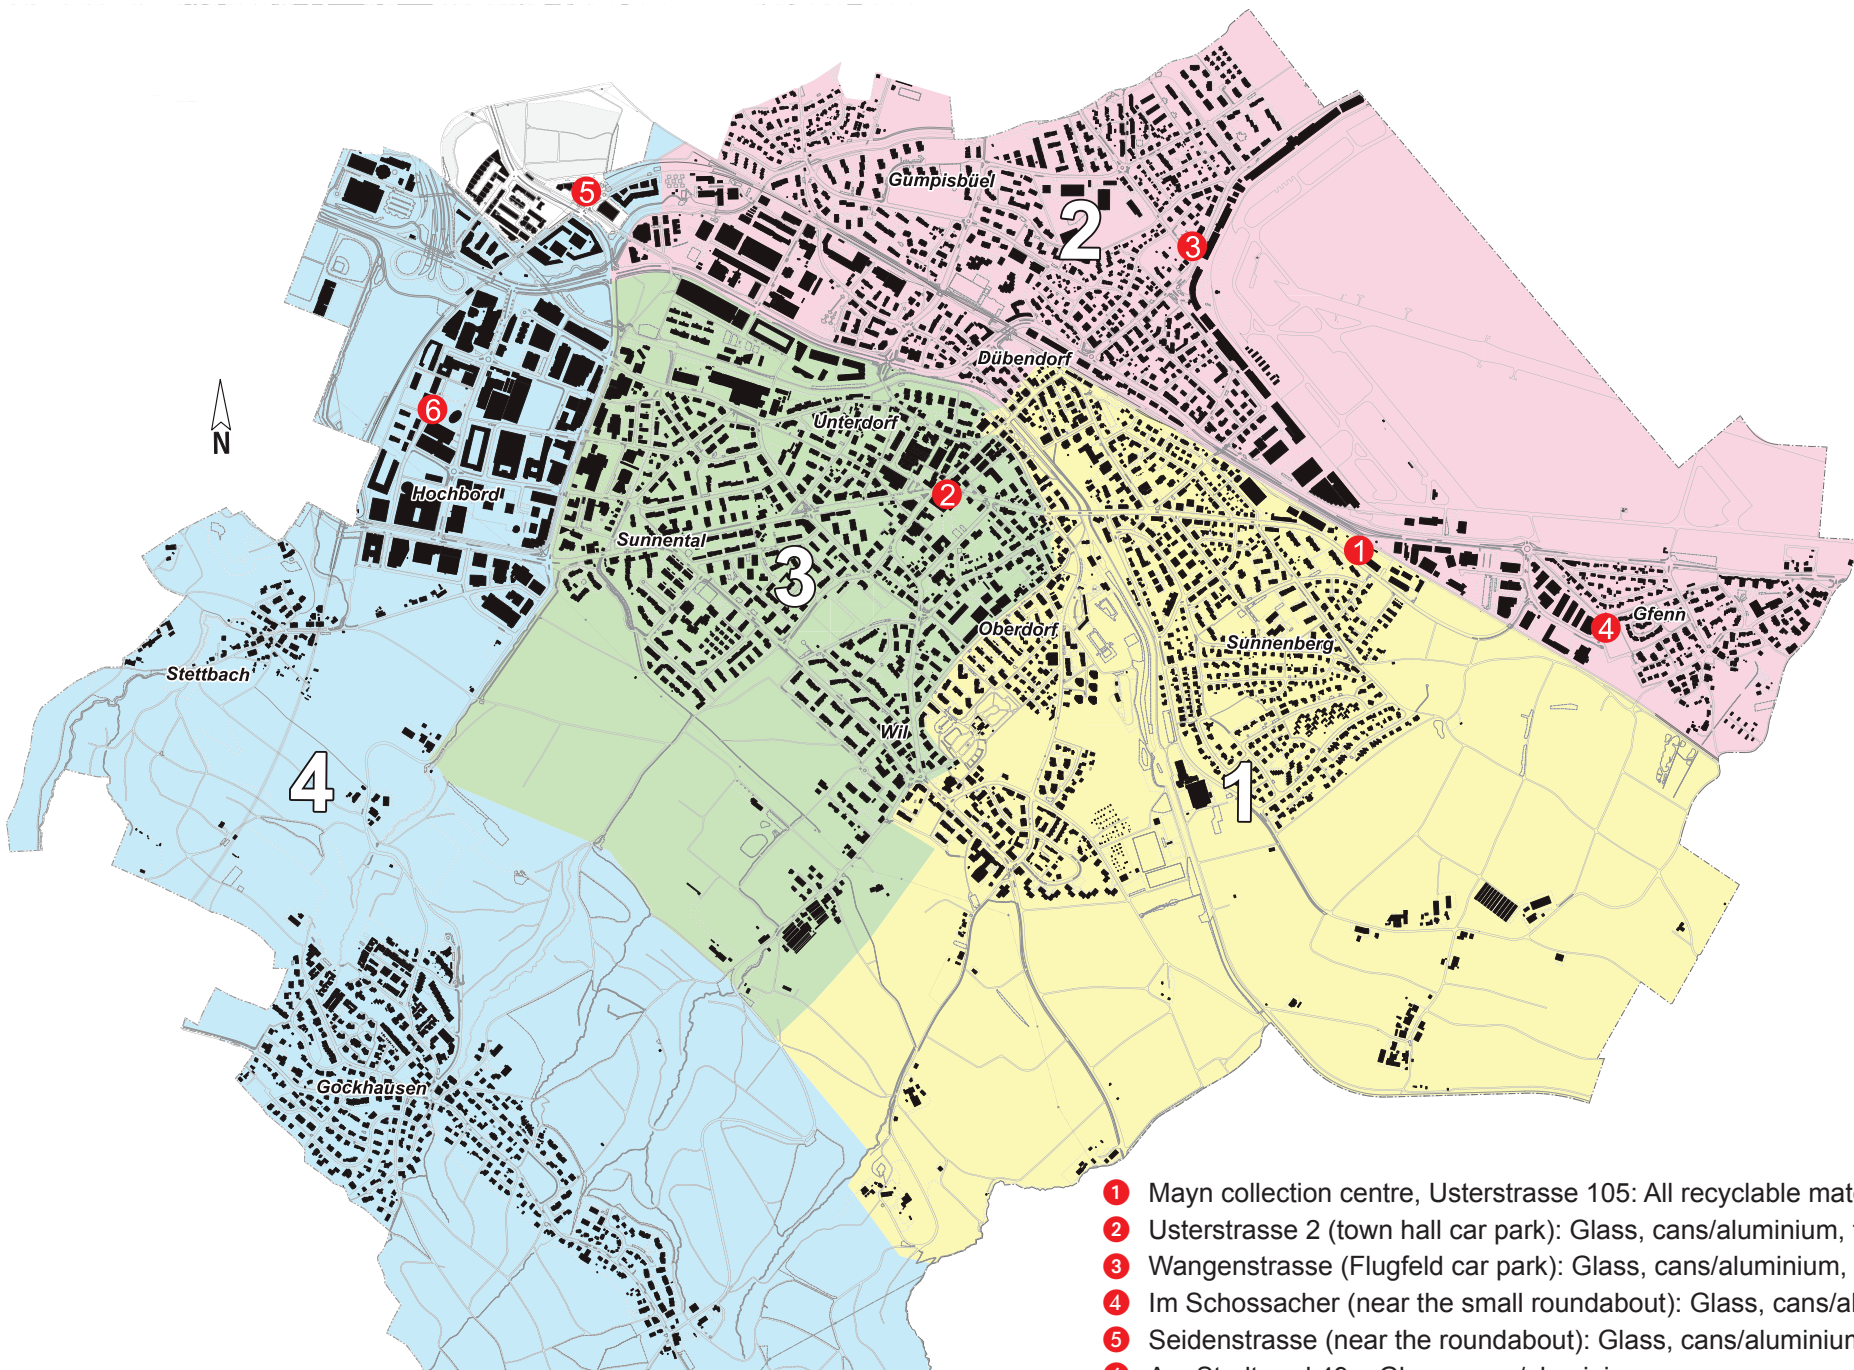

- ① Mayn collection centre, Usterstrasse 105: All recyclable materials
- ② Usterstrasse 2 (town hall car park): Glass, cans/aluminium, textiles/shoes
- ③ Wangenstrasse (Flugfeld car park): Glass, cans/aluminium, textiles/shoes
- ④ Im Schossacher (near the small roundabout): Glass, cans/aluminium, textiles/shoes
- ⑤ Seidenstrasse (near the roundabout): Glass, cans/aluminium, textiles/shoes
- ⑥ Am Stadtrand 49a: Glass, cans/aluminium